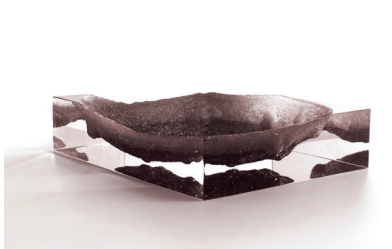

JCP UNIVERSE

info@jcpuniverse.com

T: +39 031 7075 777

www.jcpuniverse.com

Colours:

Violet