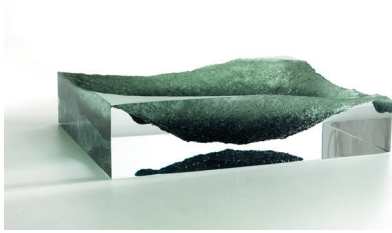

Excavated from the heart of a glacier, formed through the imagination of an artificer nearly arrived in the JCP Universe. A unique piece sculpted through technology and craftsmanship in a block of plexiglass.

Materials: hand-sculpted transparent methacrylate with acrylic coloration

Dimensions (H x W x D): 7cm x 30cm x 25cm

info@jcpuniverse.com

T: +39 031 7075 777

www.jcpuniverse.com

GLACOJA vase

Design: Analogia Project

Production: JCP, 2019

*"Best lenses online
Beware the Jabberwock, my son
Yume no ato"*

Haiku by Alistair Gentry

Excavated from the heart of a glacier, formed through the imagination of an artificer nearly arrived in the JCP Universe. A unique piece sculpted through technology and craftsmanship in a block of plexiglass.

Materials: hand-sculpted transparent methacrylate with acrylic coloration

Dimensions (H x W x D): 30cm x 19cm x 10cm

JCP UNIVERSE

info@jcpuniverse.com

T: +39 031 7075 777

www.jcpuniverse.com

Colours:

Emerald