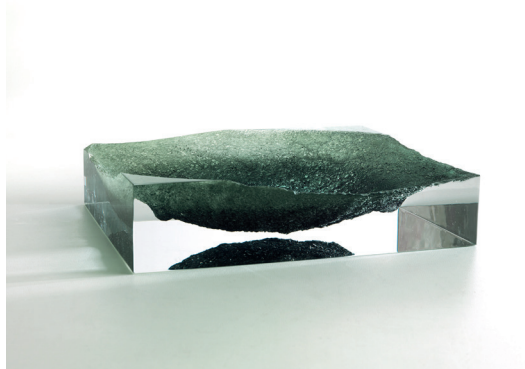

info@jcpuniverse.com

T: +39 031 7075 777

www.jcpuniverse.com

GLACOJA centerpiece

Design: Analogia Project

Production: JCP, 2019

*"Best lenses online
Beware the Jabberwock, my son
Yume no ato"*

Haiku by Alistair Gentry

Excavated from the heart of a glacier, formed through the imagination of an artificer nearly arrived in the JCP Universe. A unique piece sculpted through technology and craftsmanship in a block of plexiglass.

Materials: hand-sculpted transparent methacrylate with acrylic coloration

Dimensions (H x W x D): 7cm x 30cm x 25cm

info@jcpuniverse.com

T: +39 031 7075 777

www.jcpuniverse.com

GLACOJA vase

Design: Analogia Project

Production: JCP, 2019

*"Best lenses online
Beware the Jabberwock, my son
Yume no ato"*

Haiku by Alistair Gentry

Excavated from the heart of a glacier, formed through the imagination of an artificer nearly arrived in the JCP Universe. A unique piece sculpted through technology and craftsmanship in a block of plexiglass.