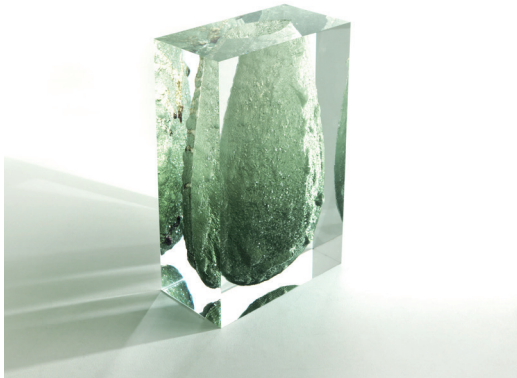

Excavated from the heart of a glacier, formed through the imagination of an artificer nearly arrived in the JCP Universe. A unique piece sculpted through technology and craftsmanship in a block of plexiglass.

Materials: hand-sculpted transparent methacrylate with acrylic coloration

Dimensions (H x W x D): 7cm x 30cm x 25cm

info@jcpuniverse.com

T: +39 031 7075 777

www.jcpuniverse.com

GLACOJA vase

Design: Analogia Project

Production: JCP, 2019

*"Best lenses online
Beware the Jabberwock, my son
Yume no ato"*

Haiku by Alistair Gentry

Excavated from the heart of a glacier, formed through the imagination of an artificer nearly arrived in the JCP Universe. A unique piece sculpted through technology and craftsmanship in a block of plexiglass.

Materials: hand-sculpted transparent methacrylate with acrylic coloration

Dimensions (H x W x D): 30cm x 19cm x 10cm

JCP UNIVERSE

info@jcpuniverse.com

T: +39 031 7075 777

www.jcpuniverse.com

Colours:

Emerald