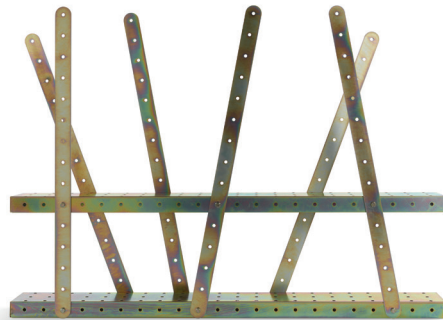

info@jcpuniverse.com
T: +39 031 7075 777

www.jcpuniverse.com

ERET console

Design: Samer Alameen
Production: JCP, 2018

*"Measured out and bolted in
Is where you find your freedom
From all that you want"*

Haiku by Alistair Gentry

Over a hundred years since its inception, around the world there are thousands of Meccano players and fanatics, many clubs and hundreds of websites covering its history, model building instructions and nostalgia. A toy conceived back in 1898, but the fact is that it is more than a toy: it's educational, it teaches basic mechanical principles and it inspired this brand new artifact. *Eret* is a console made of stainless steel consisting of perforated metal surfaces and fixing bolts.

Materials: Galvanized stainless steel

Dimensions (H x W x D): 200cm x 270cm x 36cm