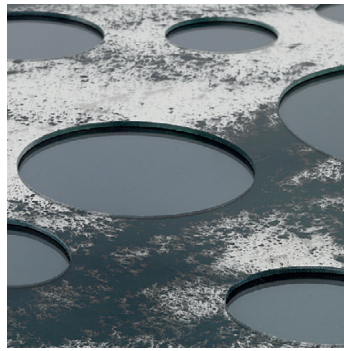

VENNY central table

Design: Matteo Cibic
Production: JCP Universe, 2018

*“Like poison pitchers
Your spaces are not empty
They invite, like traps”*

Haiku by Alistair Gentry

A game of shapes and colours giving life to unique design and unprecedented reality. *Venny* coffee table is a sculpture with a double function. With its circular openings, it suggests innovative and extraterrestrial forms landing in the domestic space as a wonder-object.

\\

JCP UNIVERSE
info@jcpuniverse.com
www.jcpuniverse.com

Decorative mirrors:

Pink Star Dust.

Moon.

Blue Star Dust.

Cobalt Blue Volcano.