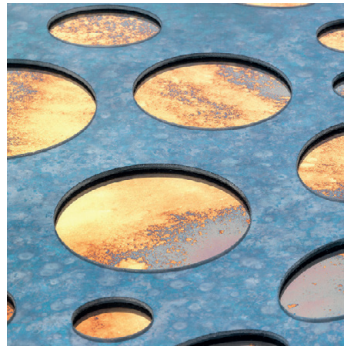

VENNY central table

Design: Matteo Cibic
Production: JCP Universe, 2018

*“Like poison pitchers
Your spaces are not empty
They invite, like traps”*

Haiku by Alistair Gentry

A game of shapes and colours giving life to unique design and unprecedented reality. *Venny* coffee table is a sculpture with a double function. With its circular openings, it suggests innovative and extraterrestrial forms landing in the domestic space as a wonder-object.

\\

JCP UNIVERSE
info@jcpuniverse.com
www.jcpuniverse.com

Decorative mirrors:

Pink Star Dust.

Moon.

Blue Star Dust.

Cobalt Blue Volcano.