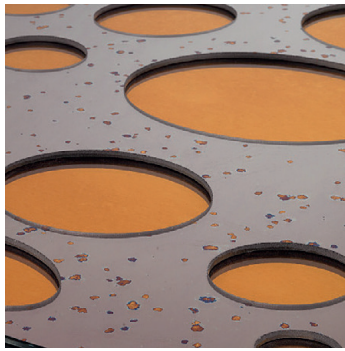

VENNY central table

Design: Matteo Cibic
Production: JCP Universe, 2018

*“Like poison pitchers
Your spaces are not empty
They invite, like traps”*

Haiku by Alistair Gentry

A game of shapes and colours giving life to unique design and unprecedented reality. *Venny* coffee table is a sculpture with a double function. With its circular openings, it suggests innovative and extraterrestrial forms landing in the domestic space as a wonder-object.

Materials: Central table with metal base in glossy gold finishing. Top with backing in matt black lacquered multilayered wood and upper surface made of two special decorative mirrors layers.

Dimensions (W x D x H):
Small: 80cm x 75cm x 30cm
Large: 100cm x 94cm x 38cm

\\

JCP UNIVERSE
info@jcpuniverse.com
www.jcpuniverse.com

Decorative mirrors:

Pink Star Dust.

Moon.

Blue Star Dust.

Cobalt Blue Volcano.