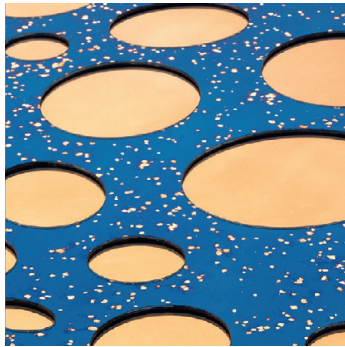

VENNY central table

Design: Matteo Cibic
Production: JCP Universe, 2018

*“Like poison pitchers
Your spaces are not empty
They invite, like traps”*

Haiku by Alistair Gentry

A game of shapes and colours giving life to unique design and unprecedented reality. *Venny* coffee table is a sculpture with a double function. With its circular openings, it suggests innovative and extraterrestrial forms landing in the domestic space as a wonder-object.

\\

JCP UNIVERSE
info@jcpuniverse.com
www.jcpuniverse.com

Decorative mirrors:

Pink Star Dust.

Moon.

Blue Star Dust.

Cobalt Blue Volcano.