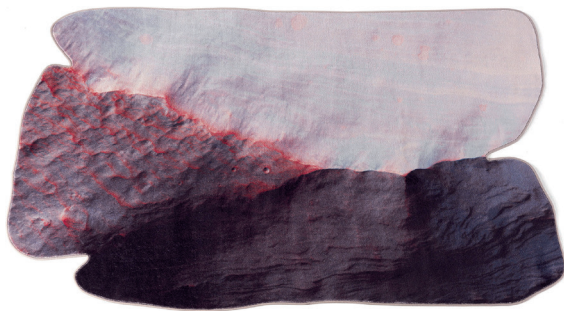

TUFURE rug

Design: Studio Lievito
Production: JCP Universe, 2020

*“Under this soft place
Crystal bones of dinosaurs
From unseen futures”*

Haiku by Alistair Gentry

Irregular surfaces transformed by the magma of alien volcanoes invite us to discover unknown planets, scattered with imaginary craters and promontories. Material effects and irregular cuts for *Tufure* tufted rug, that recreates the conformation of alien soils.

Materials: rug with digital print on polyamide base with thread hem and geotextile back.

Dimensions (W x D x H):
Small: 160cm x 250cm
Large: 190cm x 300cm

JCP UNIVERSE
info@jcpuniverse.com
www.jcpuniverse.com