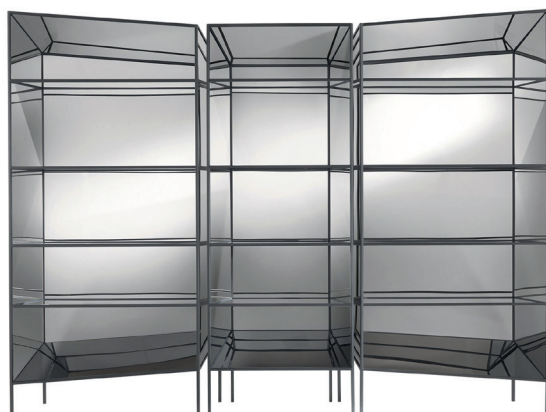

PERFLECT bookcase

Design: Sam Baron
Production: JCP Universe, 2017

*"They need new mirrors
More than they need strange new worlds
To find aliens"*

Haiku by Alistair Gentry

A play of mirrors revealing new dimensions. Inspired from the middle age and renaissance gravures about the optical illusion and sense of depth, *Perflect* is a set of bookshelves-cabinets made of thin and elegant structures whose mirrored surfaces multiply the items placed inside, suggesting alternative realities.

Materials: bookcase with metal structure in embossed black finishing. All the surfaces are covered with supermirror steel panels.

Dimensions (W x D x H):
central unit: 79cm x 30cm x 200cm
lateral DX unit: 110cm x 30cm x 210cm
lateral SX unit: 110cm x 30cm x 210cm