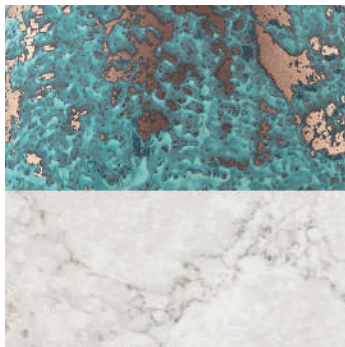

Materials: vase with base with polished marble or onyx slabs to choose from: Sultano Onyx, Irish Green marble and Dolcevitte marble. Goblet in natural copper or with vert-de-gris finishing.

Dimensions (W x D x H):
Small: 28cm x 15cm x 30cm
Large: 38cm x 18cm x 70cm

\\

JCP UNIVERSE
info@jcpuniverse.com
www.jcpuniverse.com

Marbles and finishings:

Sultano onyx slabs.
Goblet in copper with
vert-de-gris finishing.

Sultano onyx slabs.
Goblet in natural copper.

Dolcevita marble slabs.
Goblet in copper with
vert-de-gris finishing.

Irish Green marble slabs.
Goblet in natural copper.