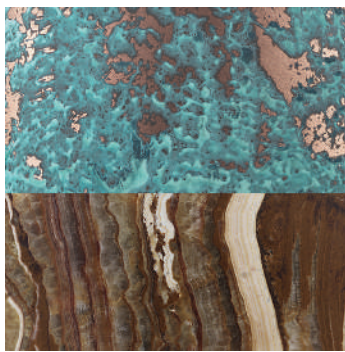

Materials: vase with base with polished marble or onyx slabs to choose from: Sultano Onyx, Irish Green marble and Dolcevitte marble. Goblet in natural copper or with vert-de-gris finishing.

Dimensions (W x D x H):
Small: 28cm x 15cm x 30cm
Large: 38cm x 18cm x 70cm

\\

JCP UNIVERSE
info@jcpuniverse.com
www.jcpuniverse.com

Marbles and finishings:

Sultano onyx slabs.
Goblet in copper with
vert-de-gris finishing.

Sultano onyx slabs.
Goblet in natural copper.

Dolcevita marble slabs.
Goblet in copper with
vert-de-gris finishing.

Irish Green marble slabs.
Goblet in natural copper.