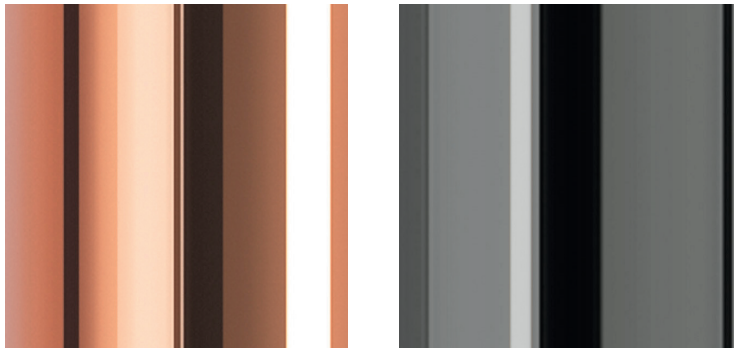

LIGOMANCER sofa

Design: CTRLZAK
Production: JCP Universe, 2016

*“Moonscraper music
Machine intelligences
Bound by song and string”*

Haiku by Alistair Gentry

Ligomancer sofa shows what is normally hidden. More than one hundred meters of elastic band, the type commonly used for the internal structure of cushioned furniture, is wrapped and woven around a fine tubular frame. The result is a conceptual artwork inviting us to experience a new dimension of relaxation.

Materials: sofa with metal structure in glossy copper or black chrome finishing. Seat made of black elastic webbing.

Dimensions (W x D x H): 220cm x 87cm x 80cm

\\

JCP UNIVERSE
info@jcpuniverse.com
www.jcpuniverse.com

Finishings:

Metal structure in glossy copper finishing.

Metal structure in black chrome finishing.