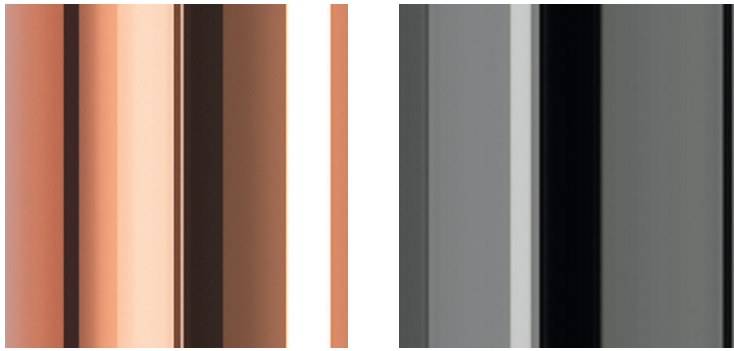

## LIGOMANCER armchair

Design: CTRLZAK  
Production: JCP Universe, 2016

*“Moonscraper music  
Machine intelligences  
Bound by song and string”*

Haiku by Alistair Gentry

*Ligomancer* armchair shows what is normally hidden. More than one hundred meters of elastic band, the type commonly used for the internal structure of cushioned furniture, is wrapped and woven around a fine tubular frame. The result is a conceptual artwork inviting us to experience a new dimension of relaxation.

Materials: armchair with metal structure in glossy copper or black chrome finishing. Seat made of black elastic webbing.

Dimensions (W x D x H): 125cm x 87cm x 80cm

\\

JCP UNIVERSE  
info@jcpuniverse.com  
[www.jcpuniverse.com](http://www.jcpuniverse.com)

Finishings:

Metal structure in glossy copper finishing.

Metal structure in black chrome finishing.