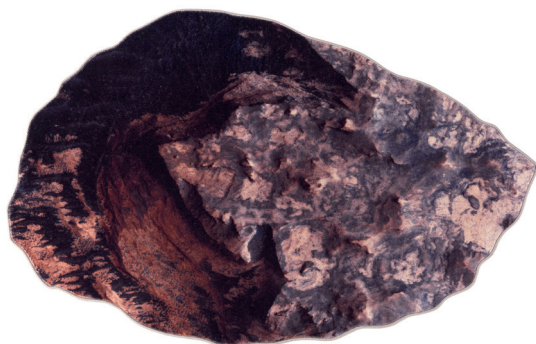

ERUTUF rug

Design: Studio Lievito
Production: JCP Universe, 2020

*“Under this soft place
Crystal bones of dinosaurs
From unseen futures”*

Haiku by Alistair Gentry

Irregular surfaces transformed by the magma of alien volcanoes invite us to discover unknown planets, scattered with imaginary craters and promontories. Material effects and irregular cuts for *Erutuf* tufted rug, that recreates the conformation of alien soils.

Materials: rug with digital print on polyamide base with thread hem and geotextile back.

Dimensions (W x D x H):
Small: 140cm x 200cm
Large: 190cm x 270cm

\\

JCP UNIVERSE
info@jcpuniverse.com
www.jcpuniverse.com