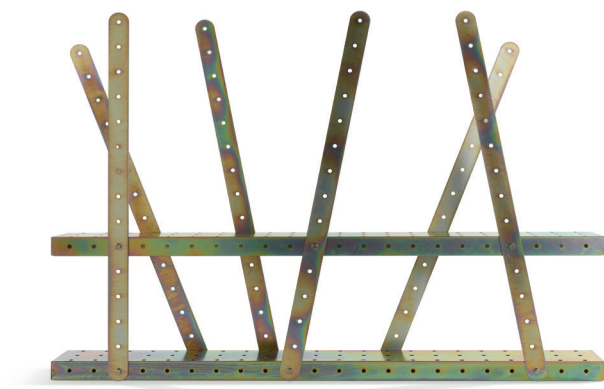

ERET console

Design: Samer Alameen
Production: JCP Universe, 2018

*"Measured out and bolted in
Is where you find your freedom
From all that you want"*

Haiku by Alistair Gentry

Meccano: more than a toy, an iconic building set teaching basic mechanical principles. Over a hundred years since its inception, this game inspires a brand new artifact. *Eret* is a stunning composition of perforated metal surfaces and fixing bolts, expression of creativity as a bridge to new realities.

Materials: console with structure made by assembling Meccano-like elements in tropicalized metal.

Dimensions (W x D x H): 270cm x 34cm x 200cm

\\

JCP UNIVERSE
info@jcpuniverse.com
www.jcpuniverse.com