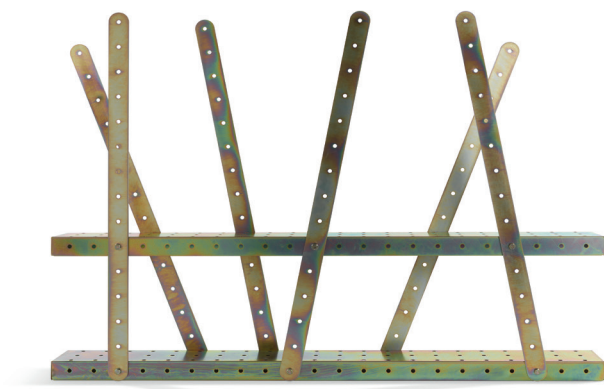

## ERET console

Design: Samer Alameen  
Production: JCP Universe, 2018

*"Measured out and bolted in  
Is where you find your freedom  
From all that you want"*

Haiku by Alistair Gentry

Meccano: more than a toy, an iconic building set teaching basic mechanical principles. Over a hundred years since its inception, this game inspires a brand new artifact. *Eret* is a stunning composition of perforated metal surfaces and fixing bolts, expression of creativity as a bridge to new realities.

Materials: console with structure made by assembling Meccano-like elements in tropicalized metal.

Dimensions (W x D x H): 270cm x 36cm x 200cm

\\

JCP UNIVERSE  
info@jcpuniverse.com  
[www.jcpuniverse.com](http://www.jcpuniverse.com)