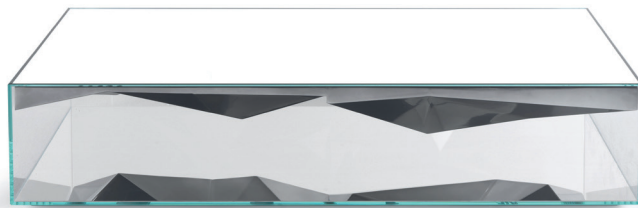

## DOLMLOD central table

Design: CTRLZAK  
Production: JCP Universe, 2016

*"Twins are different  
The mirror does not reflect  
All that it can see"*

Haiku by Alistair Gentry

*Dolmłod* comes from the meeting between a play of reflections and three-dimensional volumes. A transparent mirror case that frames and creates a reflected image, preserving a new reality.

Materials: central table with structure in extra clear tempered glass with upperside of the base and upper top in extra clear silver mirror. Underside of the top with a polyurethane multifaceted structure in glossy silver finishing which is reflected on the base in mirror. Lower base in matt black lacquered multilayered wood.

Dimensions (W x D x H):  
Rectangular: 140cm x 70cm x 33cm  
Square: 70cm x 70cm x 33cm

\\

JCP UNIVERSE  
info@jcpuniverse.com  
[www.jcpuniverse.com](http://www.jcpuniverse.com)