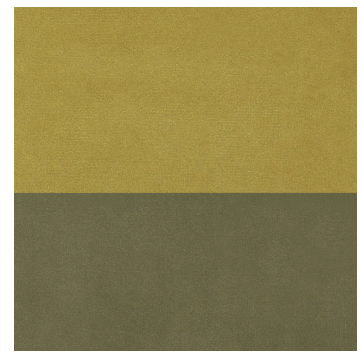

## BELMER sofa

Design: Matteo Cibic  
Production: JCP Universe, 2018

*“Soft mounds entice you  
To the basement, the forest  
To find your comforts”*

Haiku by Alistair Gentry

Between sculpture and design, *Belmer* is a wonder-object suggesting a newly discovered sociality. With its big dimension, it goes against the trend of miniaturization, appearing as an alien organism, coming from a galaxy where everything is yet to be discovered.

Materials: sofa with base in CNC machine shaped solid wood with glossy patinated gold finishing. Seat and back with structure in multilayered wood and high-density polyurethane foam at different densities upholstered in velvet of two contrasting hues.

Dimensions (W x D x H): 302cm x 176cm x 105cm

\\

JCP UNIVERSE  
info@jcpuniverse.com  
[www.jcpuniverse.com](http://www.jcpuniverse.com)

Velvet combinations:

Coral-Pink velvet.

Foggy-Blue velvet.

Faded-Gold velvet.