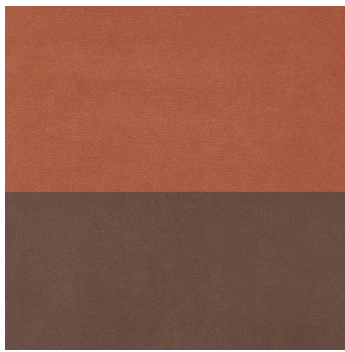

## BELMER sofa

Design: Matteo Cibic  
Production: JCP Universe, 2018

*“Soft mounds entice you  
To the basement, the forest  
To find your comforts”*

Haiku by Alistair Gentry

Between sculpture and design, *Belmer* is a wonder-object suggesting a newly discovered sociality. With its big dimension, it goes against the trend of miniaturization, appearing as an alien organism, coming from a galaxy where everything is yet to be discovered.

Materials: sofa with base in CNC machine shaped solid wood with glossy patinated gold finishing. Seat and back with structure in multilayered wood and high-density polyurethane foam at different densities upholstered in velvet of two contrasting hues.

Dimensions (W x D x H): 302cm x 176cm x 105cm

\\

JCP UNIVERSE  
info@jcpuniverse.com  
[www.jcpuniverse.com](http://www.jcpuniverse.com)

Velvet combinations:

Coral-Pink velvet.

Foggy-Blue velvet.

Faded-Gold velvet.