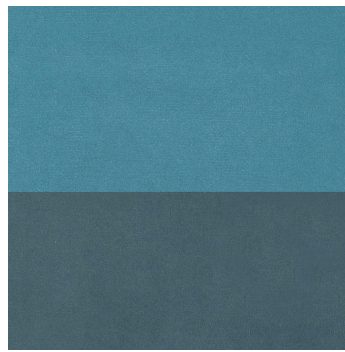

## BELMER sofa

Design: Matteo Cibic  
Production: JCP Universe, 2018

*“Soft mounds entice you  
To the basement, the forest  
To find your comforts”*

Haiku by Alistair Gentry

Between sculpture and design, *Belmer* is a wonder-object suggesting a newly discovered sociality. With its big dimension, it goes against the trend of miniaturization, appearing as an alien organism, coming from a galaxy where everything is yet to be discovered.

Materials: sofa with base in CNC machine shaped solid wood with glossy patinated gold finishing. Seat and back with structure in multilayered wood and high-density polyurethane foam at different densities upholstered in velvet of two contrasting hues.

Dimensions (W x D x H): 302cm x 176cm x 105cm

\\

JCP UNIVERSE  
info@jcpuniverse.com  
[www.jcpuniverse.com](http://www.jcpuniverse.com)

Velvet combinations:

Coral-Pink velvet.

Foggy-Blue velvet.

Faded-Gold velvet.