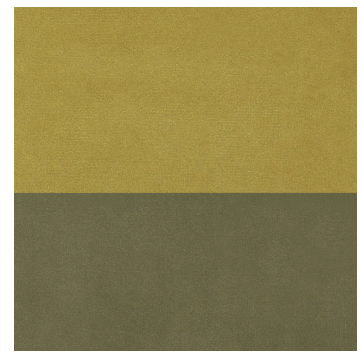

BELMER sofa

Design: Matteo Cibic
Production: JCP Universe, 2018

*“Soft mounds entice you
To the basement, the forest
To find your comforts”*

Haiku by Alistair Gentry

Between sculpture and design, *Belmer* is a wonder-object suggesting a newly discovered sociality. Unusual encounter of irregular shapes, it appears as an alien organism, coming from a galaxy where everything is yet to be discovered.

Materials: sofa with base in CNC machine shaped solid wood with glossy patinated gold finishing. Seat and back with structure in multilayered wood and high-density polyurethane foam at different densities upholstered in velvet of two contrasting hues.

Dimensions (W x D x H): 238cm x 95cm x 105cm

\\

JCP UNIVERSE
info@jcpuniverse.com
www.jcpuniverse.com

Velvet combinations:

Coral-Pink velvet.

Foggy-Blue velvet.

Faded-Gold velvet.