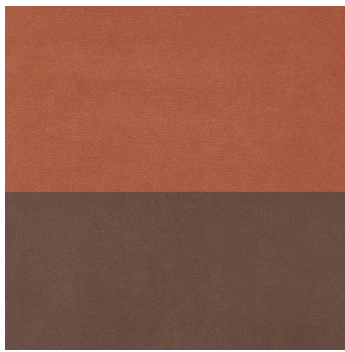

BELMER sofa

Design: Matteo Cibic
Production: JCP Universe, 2018

*“Soft mounds entice you
To the basement, the forest
To find your comforts”*

Haiku by Alistair Gentry

Between sculpture and design, *Belmer* is a wonder-object suggesting a newly discovered sociality. Unusual encounter of irregular shapes, it appears as an alien organism, coming from a galaxy where everything is yet to be discovered.

Materials: sofa with base in CNC machine shaped solid wood with glossy patinated gold finishing. Seat and back with structure in multilayered wood and high-density polyurethane foam at different densities upholstered in velvet of two contrasting hues.

Dimensions (W x D x H): 238cm x 95cm x 105cm

\\

JCP UNIVERSE
info@jcpuniverse.com
www.jcpuniverse.com

Velvet combinations:

Coral-Pink velvet.

Foggy-Blue velvet.

Faded-Gold velvet.