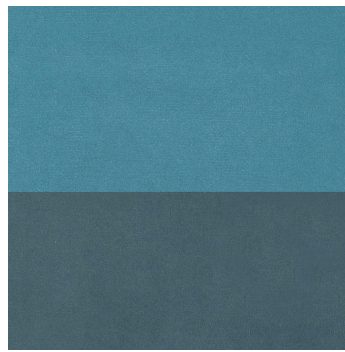

BELMER sofa

Design: Matteo Cibic
Production: JCP Universe, 2018

*“Soft mounds entice you
To the basement, the forest
To find your comforts”*

Haiku by Alistair Gentry

Between sculpture and design, *Belmer* is a wonder-object suggesting a newly discovered sociality. Unusual encounter of irregular shapes, it appears as an alien organism, coming from a galaxy where everything is yet to be discovered.

Materials: sofa with base in CNC machine shaped solid wood with glossy patinated gold finishing. Seat and back with structure in multilayered wood and high-density polyurethane foam at different densities upholstered in velvet of two contrasting hues.

Dimensions (W x D x H): 238cm x 95cm x 105cm

\\

JCP UNIVERSE
info@jcpuniverse.com
www.jcpuniverse.com

Velvet combinations:

Coral-Pink velvet.

Foggy-Blue velvet.

Faded-Gold velvet.